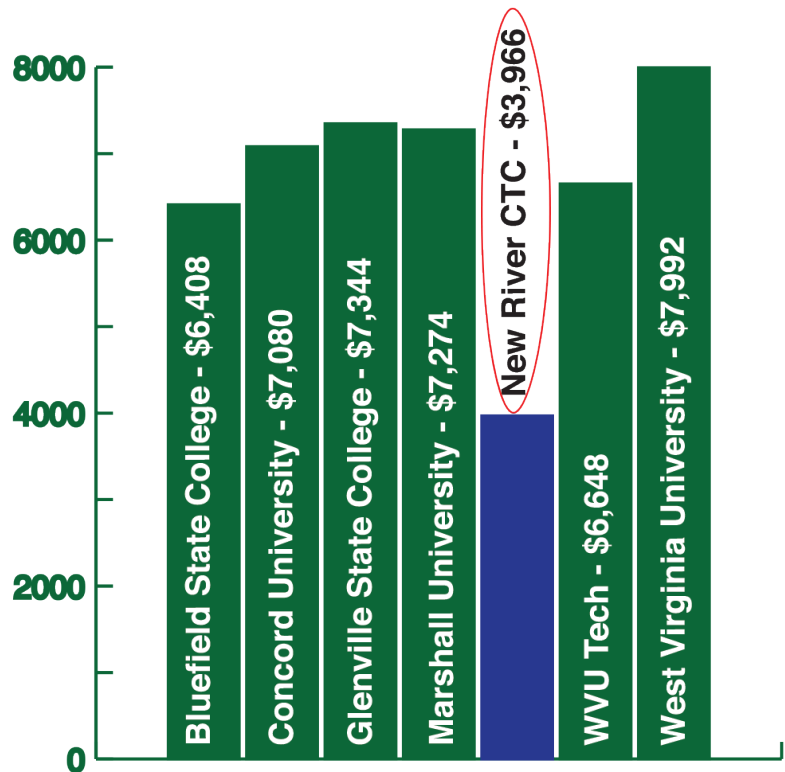

## TUITION COMPARISON

New River Community and Technical College serves students in nine West Virginia counties from four campuses: Greenbrier Valley, Mercer County, Nicholas County and Raleigh County, including the Advanced Technology Center. The College also offers classes at educational sites and online.

Our students benefit from:

- **Higher Earning Potential**

A worker with an associate degree earns 20% more than those with only a high school diploma.

- **Cost Savings**

New River CTC's tuition is more affordable than other colleges and universities.

- **Courses that Count**

From general studies requirements to degree and certificate programs, New River CTC offers both academic and technical programs to meet industry needs in our communities.

Tuition comparison based on reported 2016-17 tuition for fall and spring semesters for West Virginia residents attending college full-time. Additional fees may apply. Figures were taken from individual college websites.