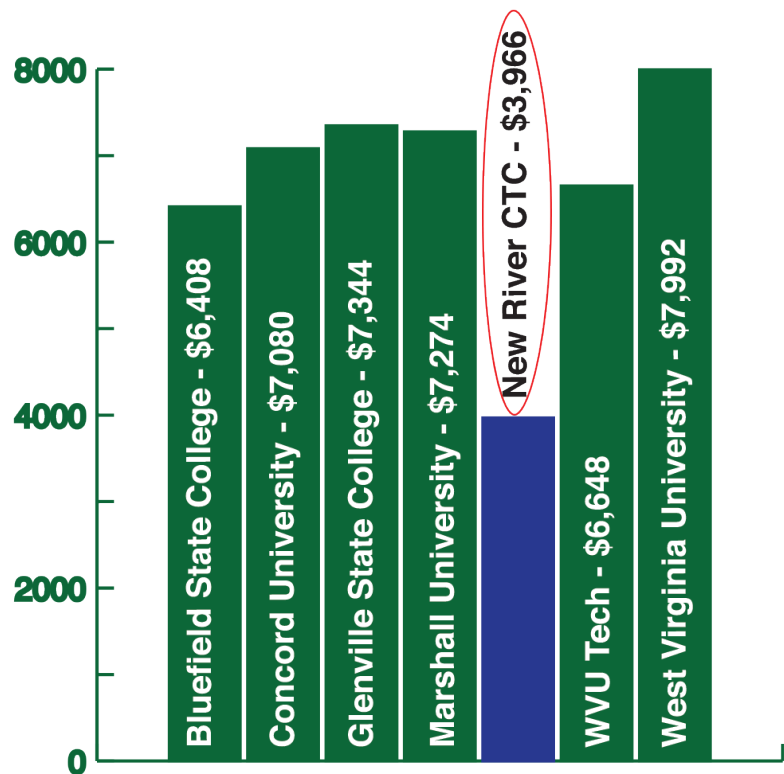

There are advantages to attending our community college.

TUITION COMPARISON

New River Community and Technical College serves students in nine West Virginia counties from four campuses: Greenbrier Valley, Mercer County, Nicholas County and Raleigh County, including the Advanced Technology Center. The College also offers classes at educational sites and online.

Our students benefit from:

- **Higher Earning Potential**

A worker with an associate degree earns 20% more than those with only a high school diploma.

- **Cost Savings**

New River CTC's tuition is more affordable than other colleges and universities.

- **Courses that Count**

From general studies requirements to degree and certificate programs, New River CTC offers both academic and technical programs to meet industry needs in our communities.

Tuition comparison based on reported 2016-17 tuition for fall and spring semesters for West Virginia residents attending college full-time. Additional fees may apply. Figures were taken from individual college websites.